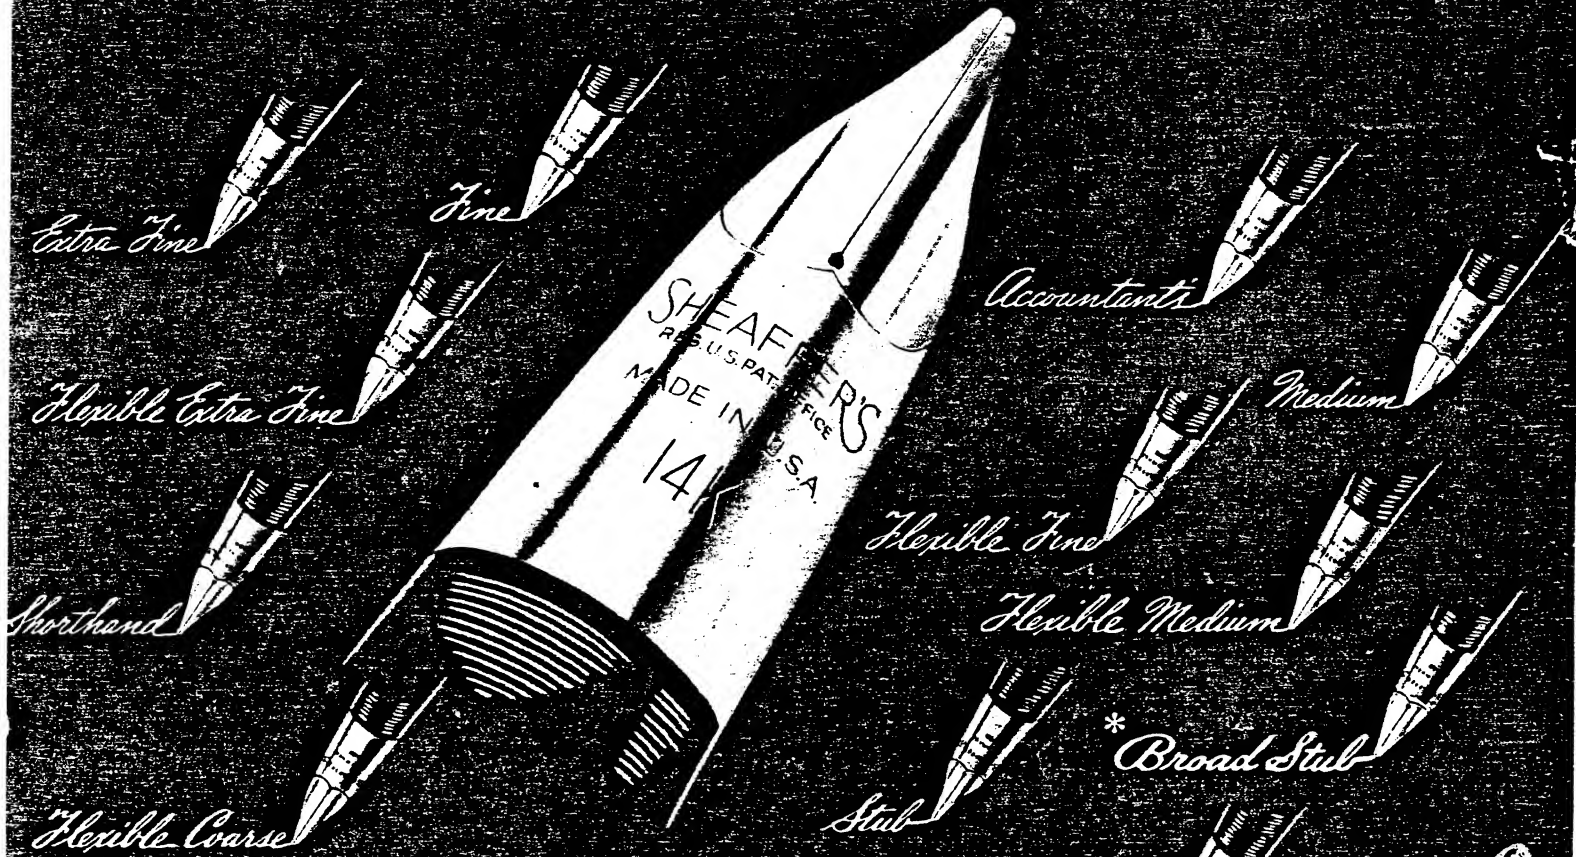

We've got a POINT!

A SHEAFFER'S 14K GOLD POINT FOR *Every* WRITING STYLE

Whatever your writing style, Sheaffer's makes a gold point to fit you exactly! Ground for your hand, each is matchlessly smooth, distinctive as your own personality, and made of gold—the only pen point metal that lasts forever. You can see the difference, feel the difference, the instant you touch it to paper! Don't be satisfied with less than the best—Sheaffer's!